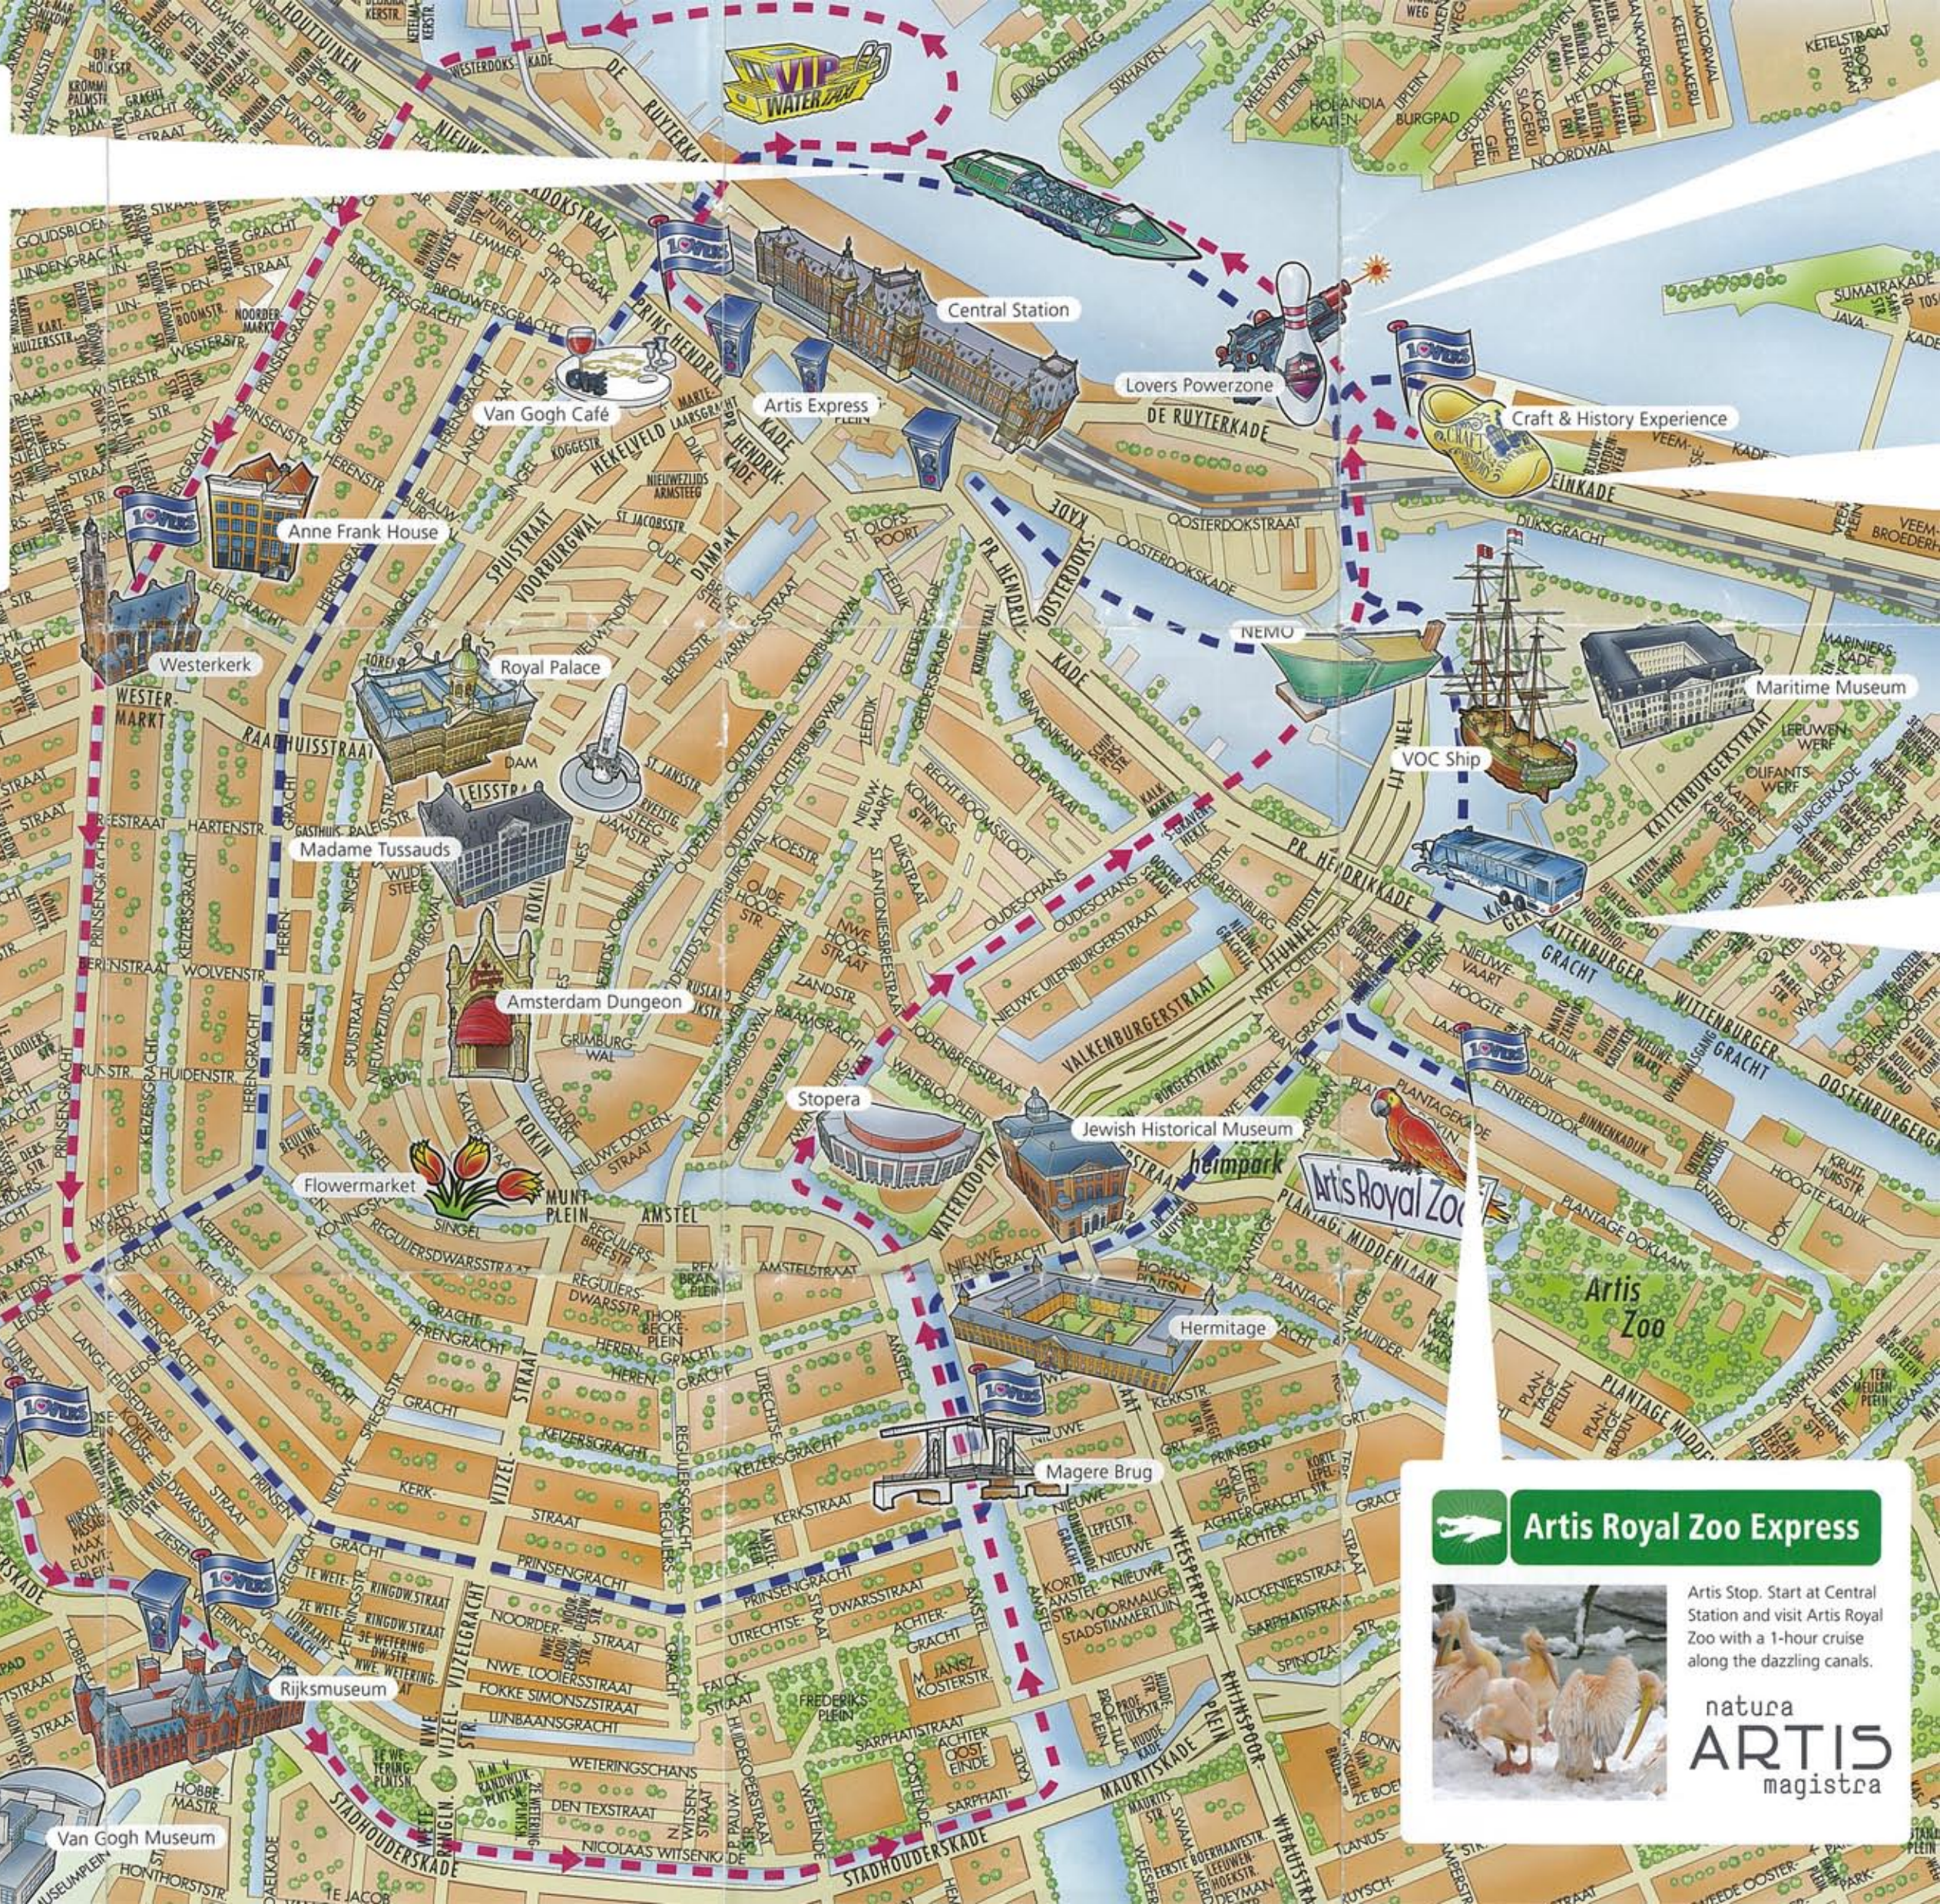

 **Museum Line**

 **Canal Cruise**

Enjoy Amsterdam from the water. Pick your favourite route along the famous canals.

--- Museum Line
--- Canal Cruise

 **Lovers Tickets**
 **Lovers Stop**

 **Artis Royal Zoo Express**

Artis Stop. Start at Central Station and visit Artis Royal Zoo with a 1-hour cruise along the dazzling canals.

natura
ARTIS
magistra

Routes kunnen door omstandigheden afwijken.
Routes can vary due to circumstances.